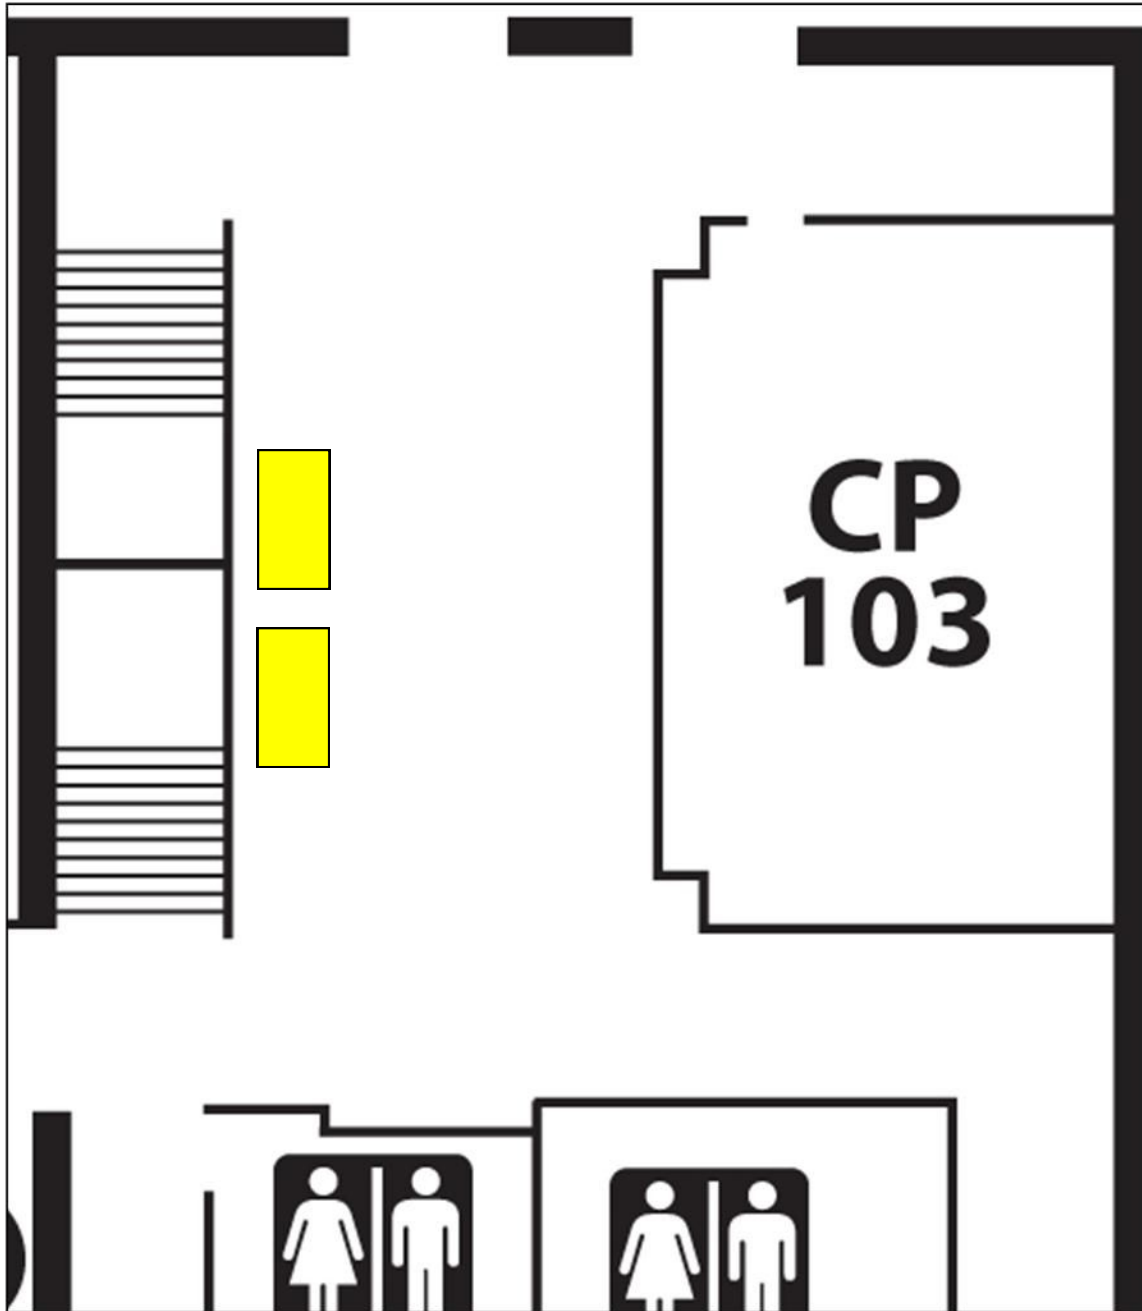

# CP Lobby

Option A

2 - 6' tables with two chairs each.