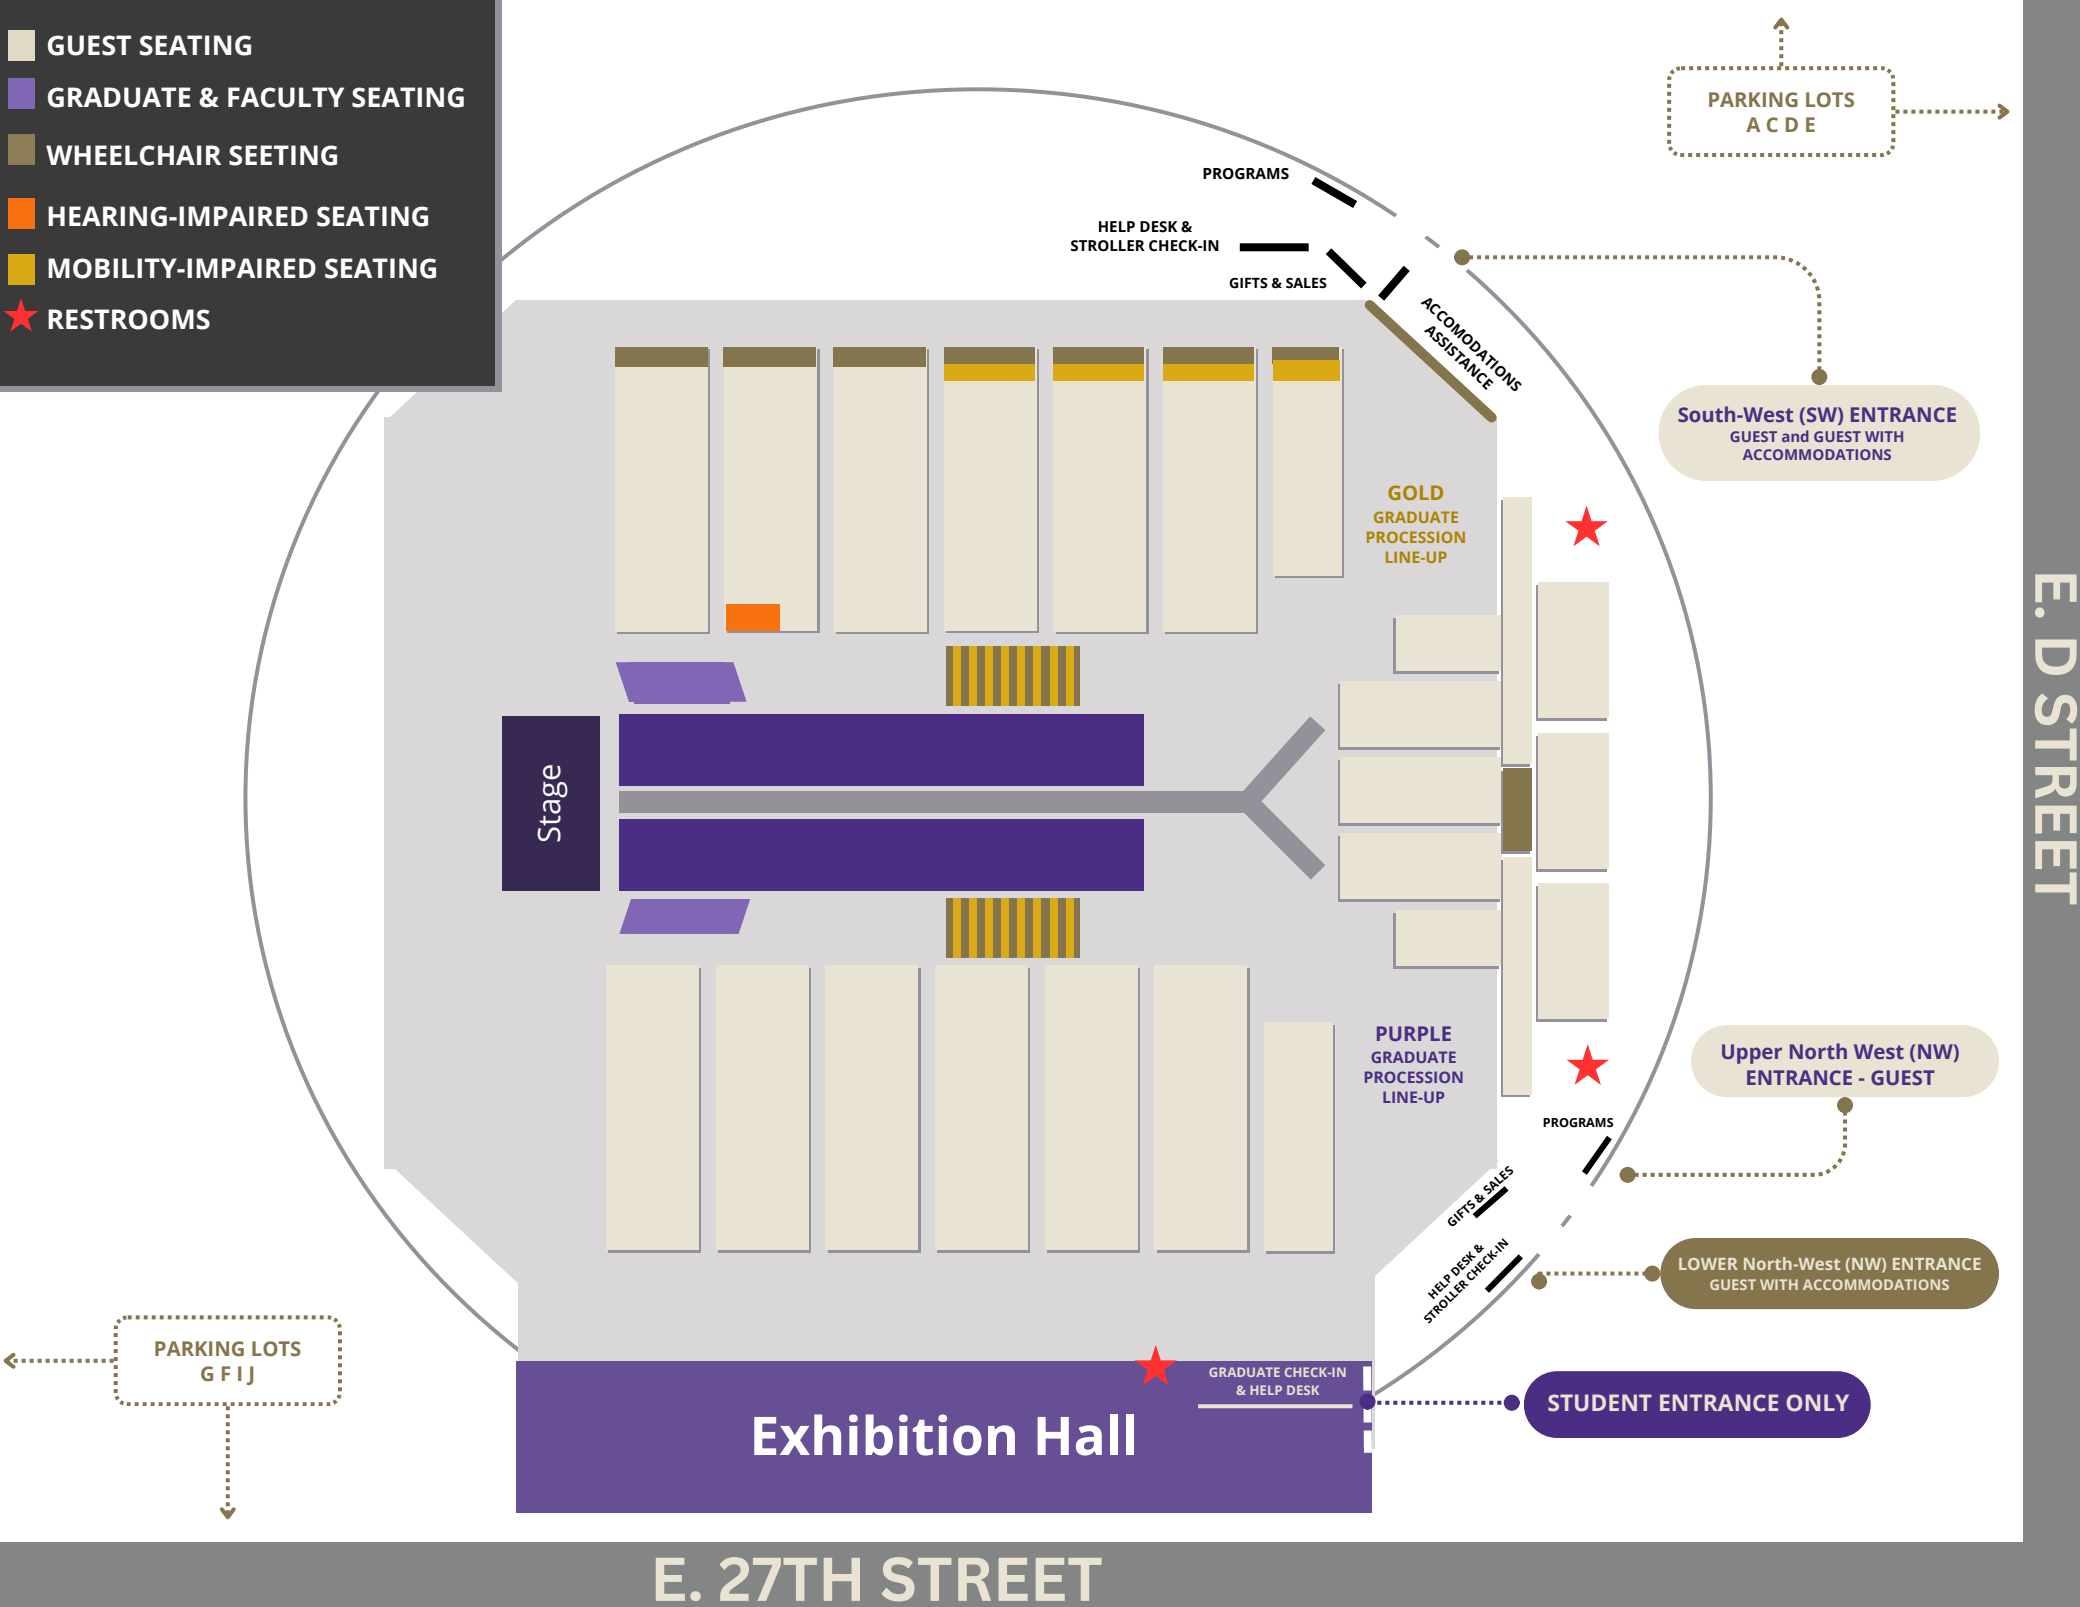

- GUEST SEATING
- GRADUATE & FACULTY SEATING
- WHEELCHAIR SEATING
- HEARING-IMPAIRED SEATING
- MOBILITY-IMPAIRED SEATING
- RESTROOMS

E. 27TH STREET

E. D STREET

STAGE

DOCTORATE

School of Education

MASTER

School of Education

School of Nursing & Healthcare Leadership

Milgard School of Business

School of Engineering & Technology

School of Interdisciplinary Arts & Sciences

PURPLE LINE

GOLD

EXHIBITION HALL PROCESSION LINE UP

CENTER
PODIUM

Photo Booth & Media Section