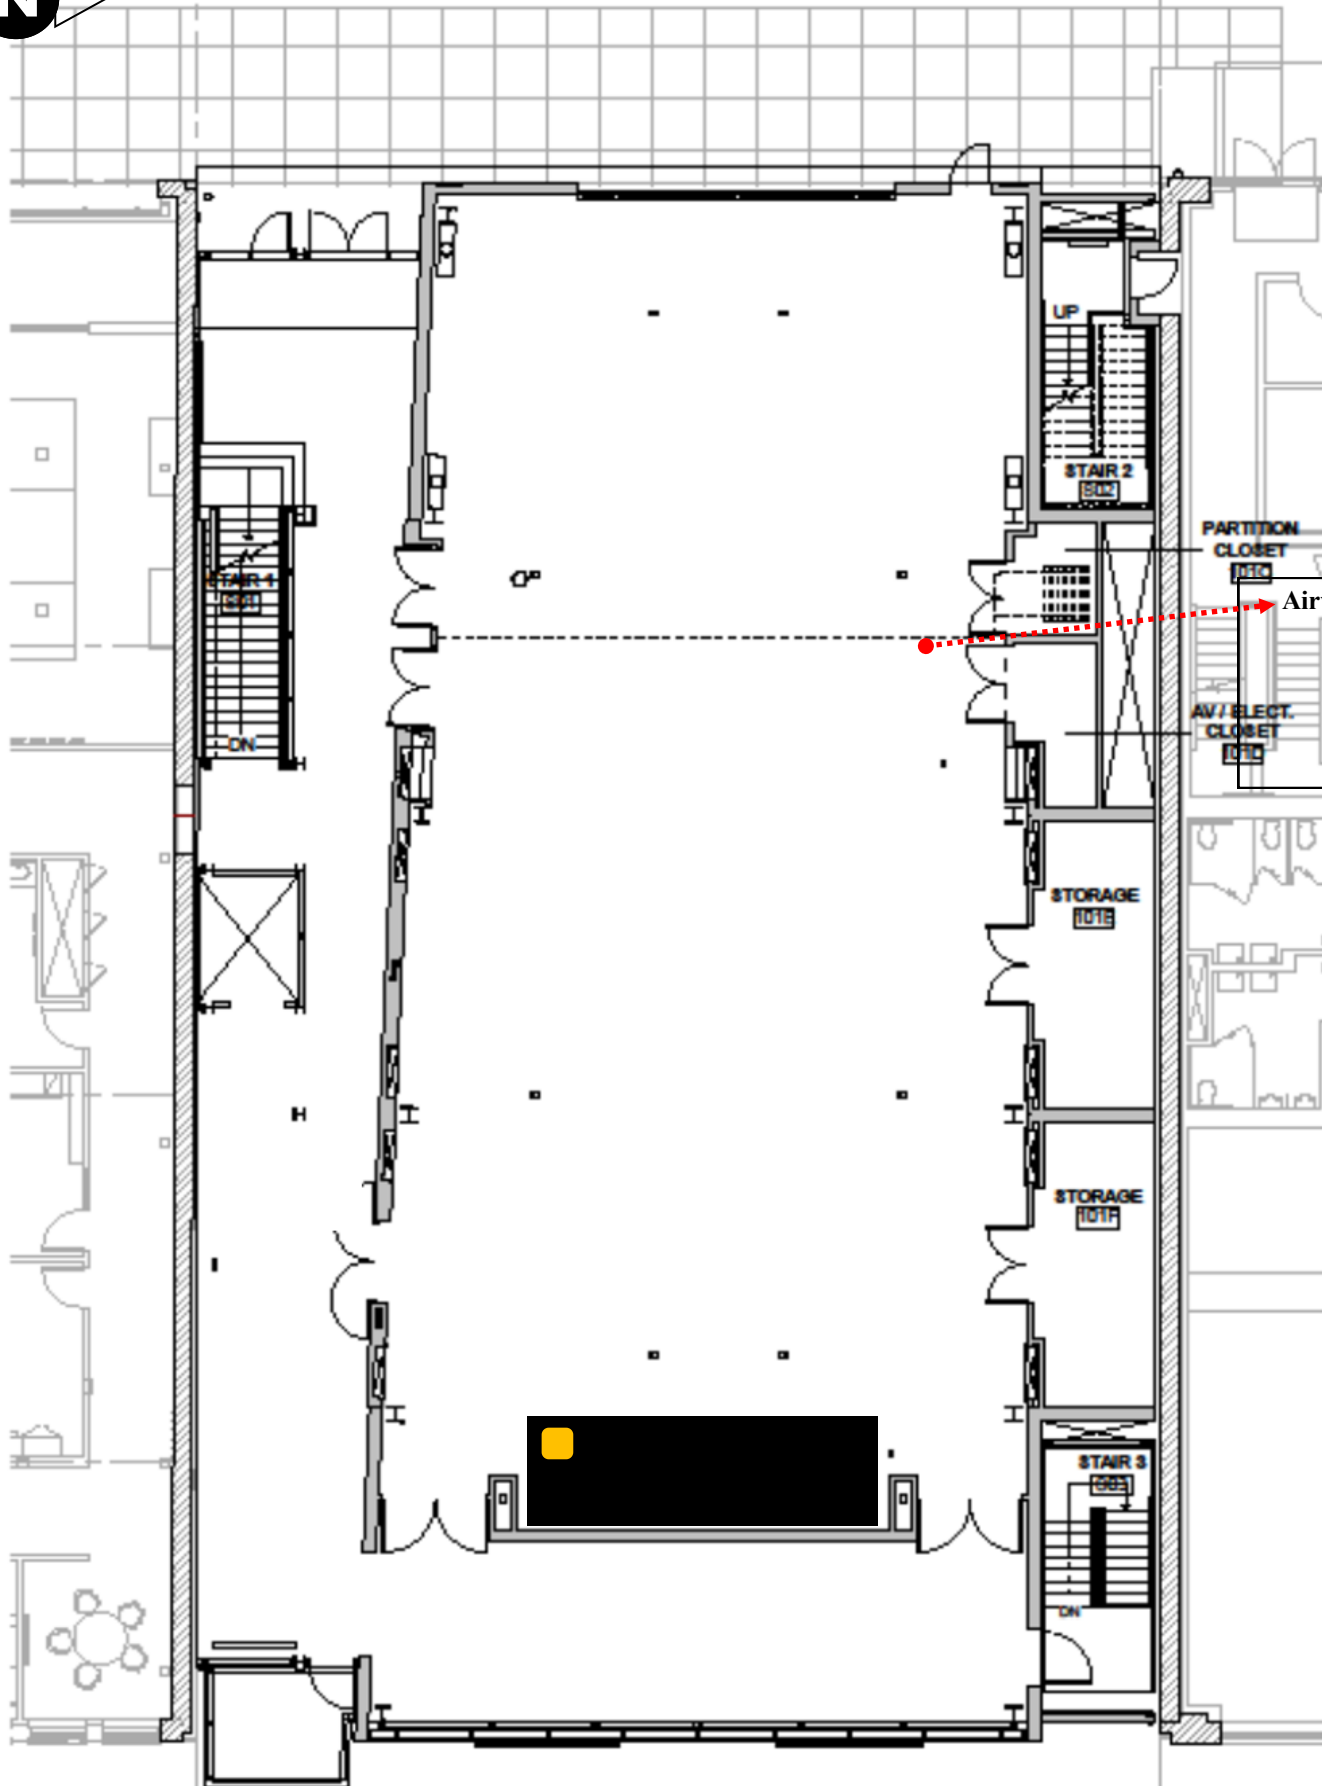

Event Name:

Event Date:

Airwall divider  
(pick one):  
Open  
Closed

 Bistro Tables

 6' Tables —  
How many chairs per  
table? (2 chairs max)

 Round tables —  
How many chairs per table? (10  
chairs max, though uncomfortable)